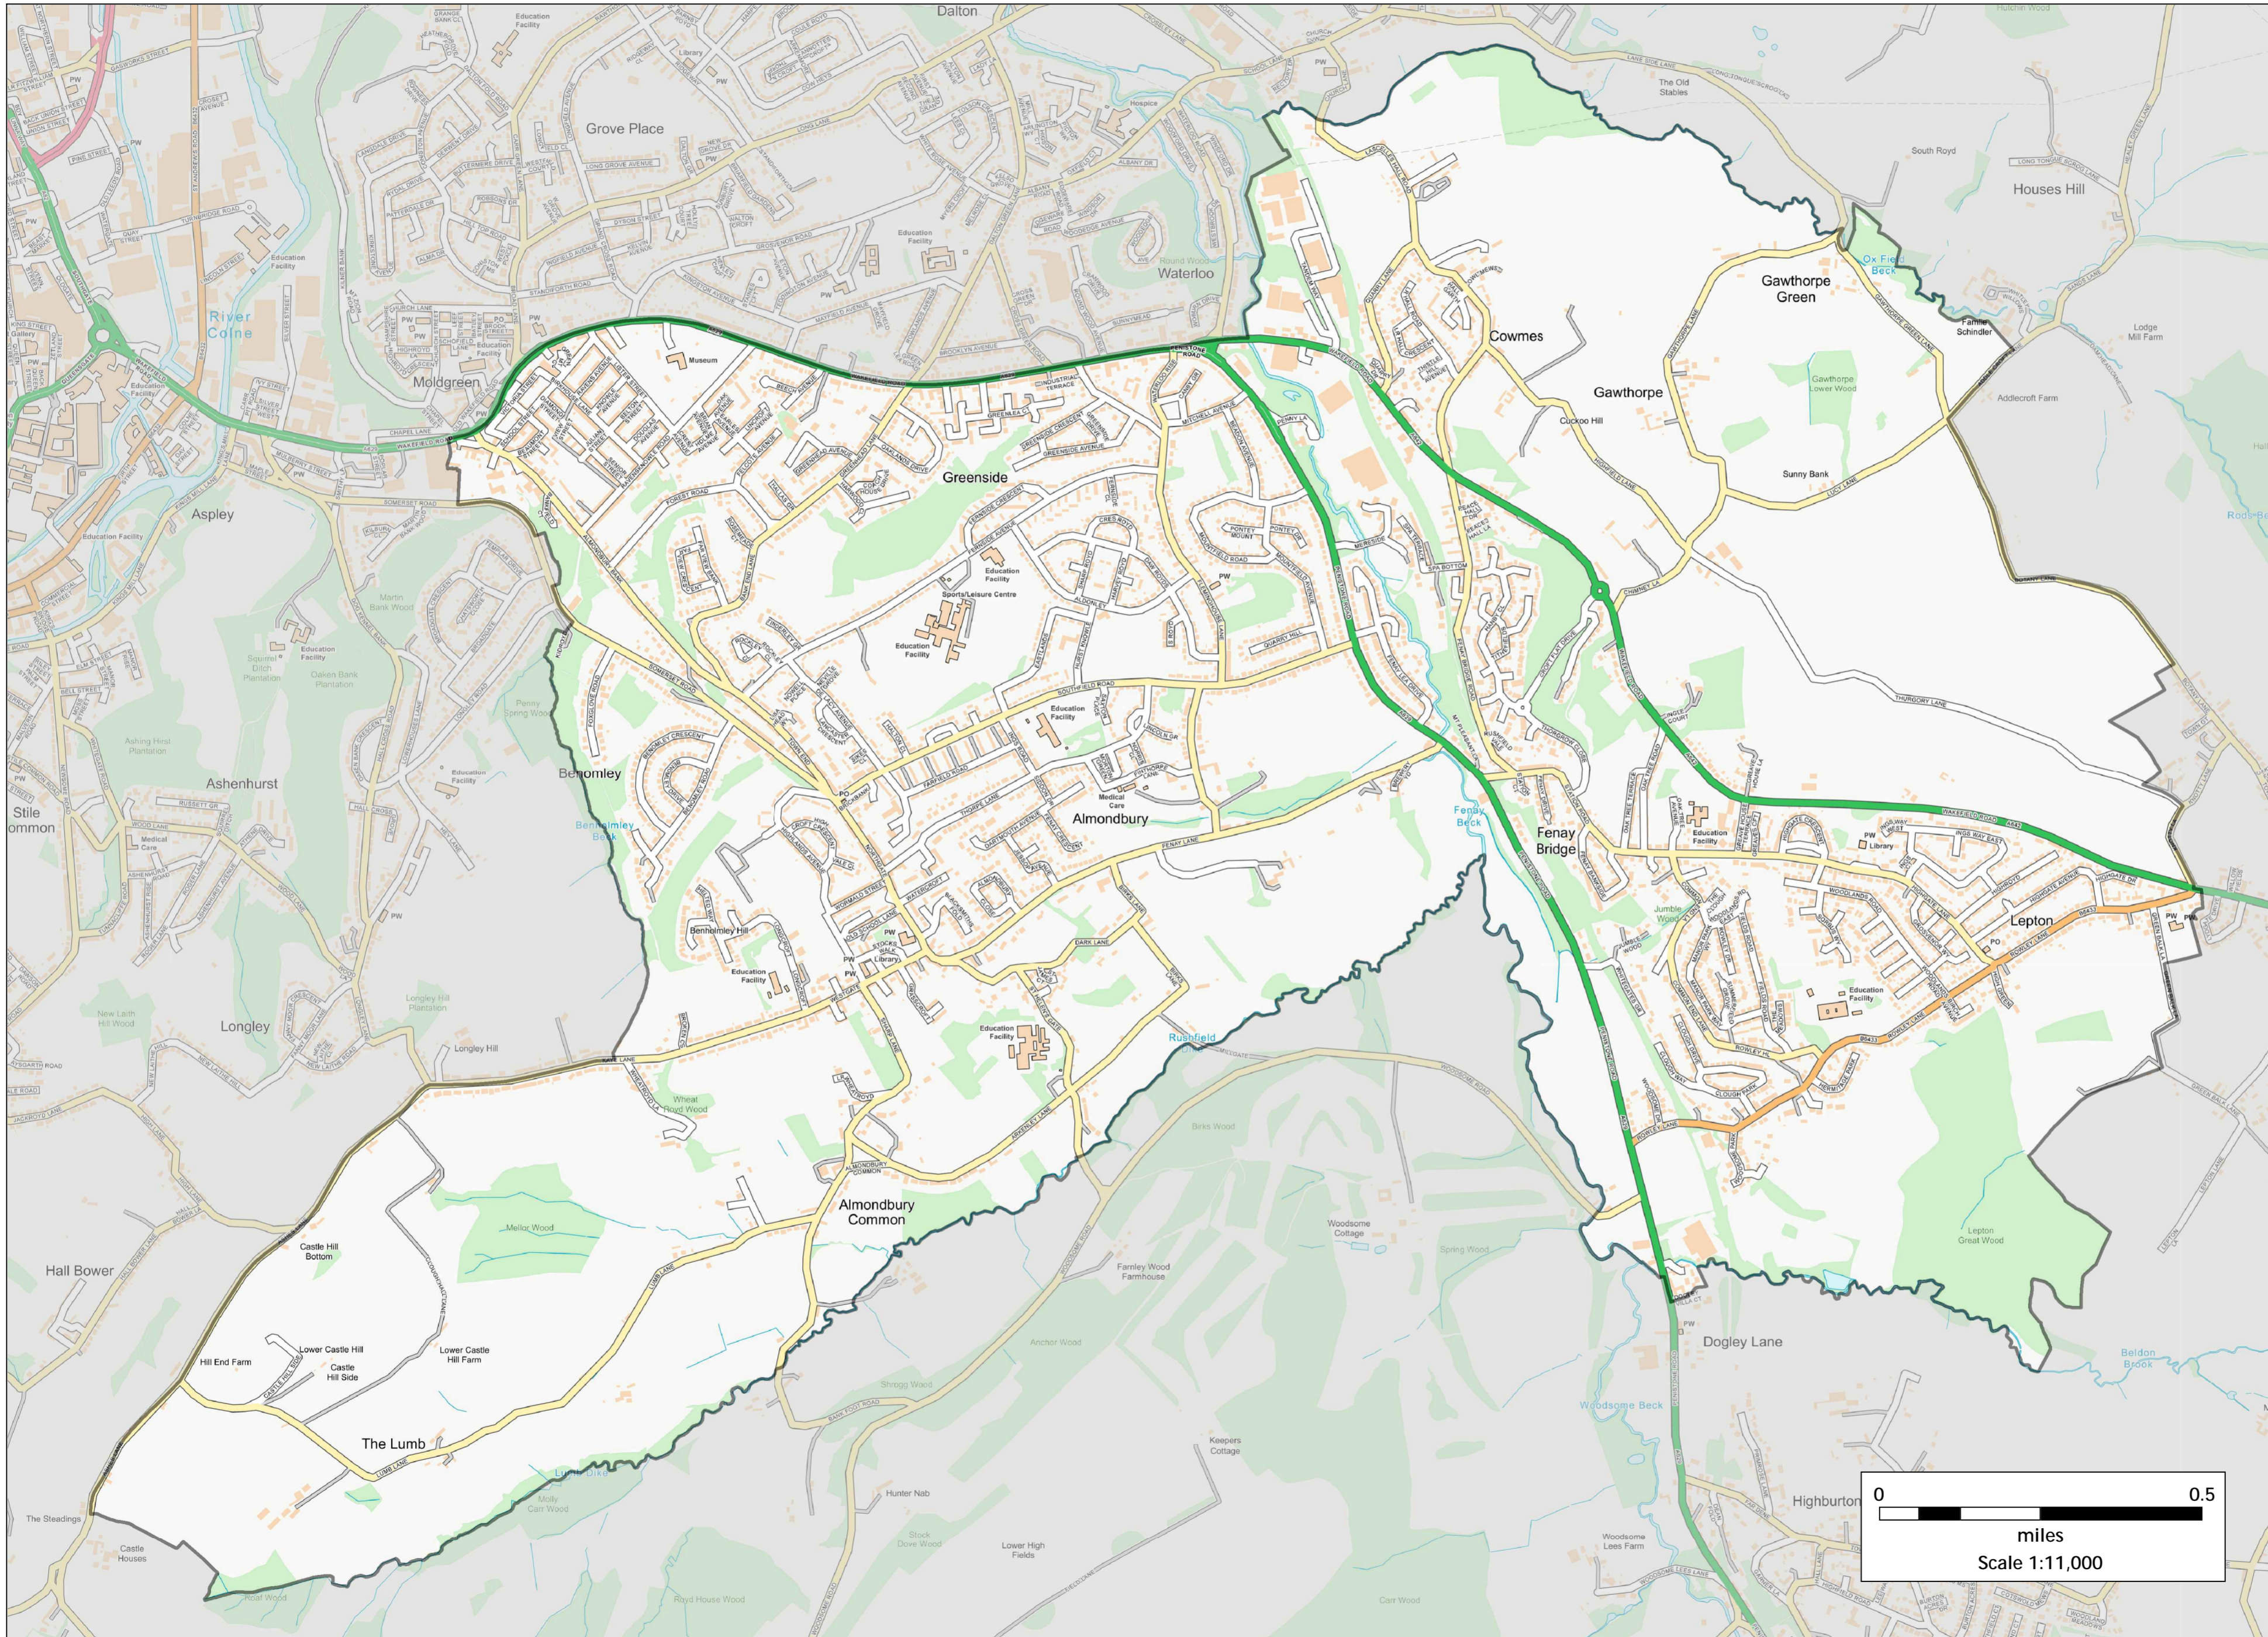

Almondbury Ward

Data and Insight Service

Date: 13/11/2025.
Filename:
ALM_A2_OML_2024
.wor

Contains Ordnance
Survey data
© Crown copyright
and database
right 2025.