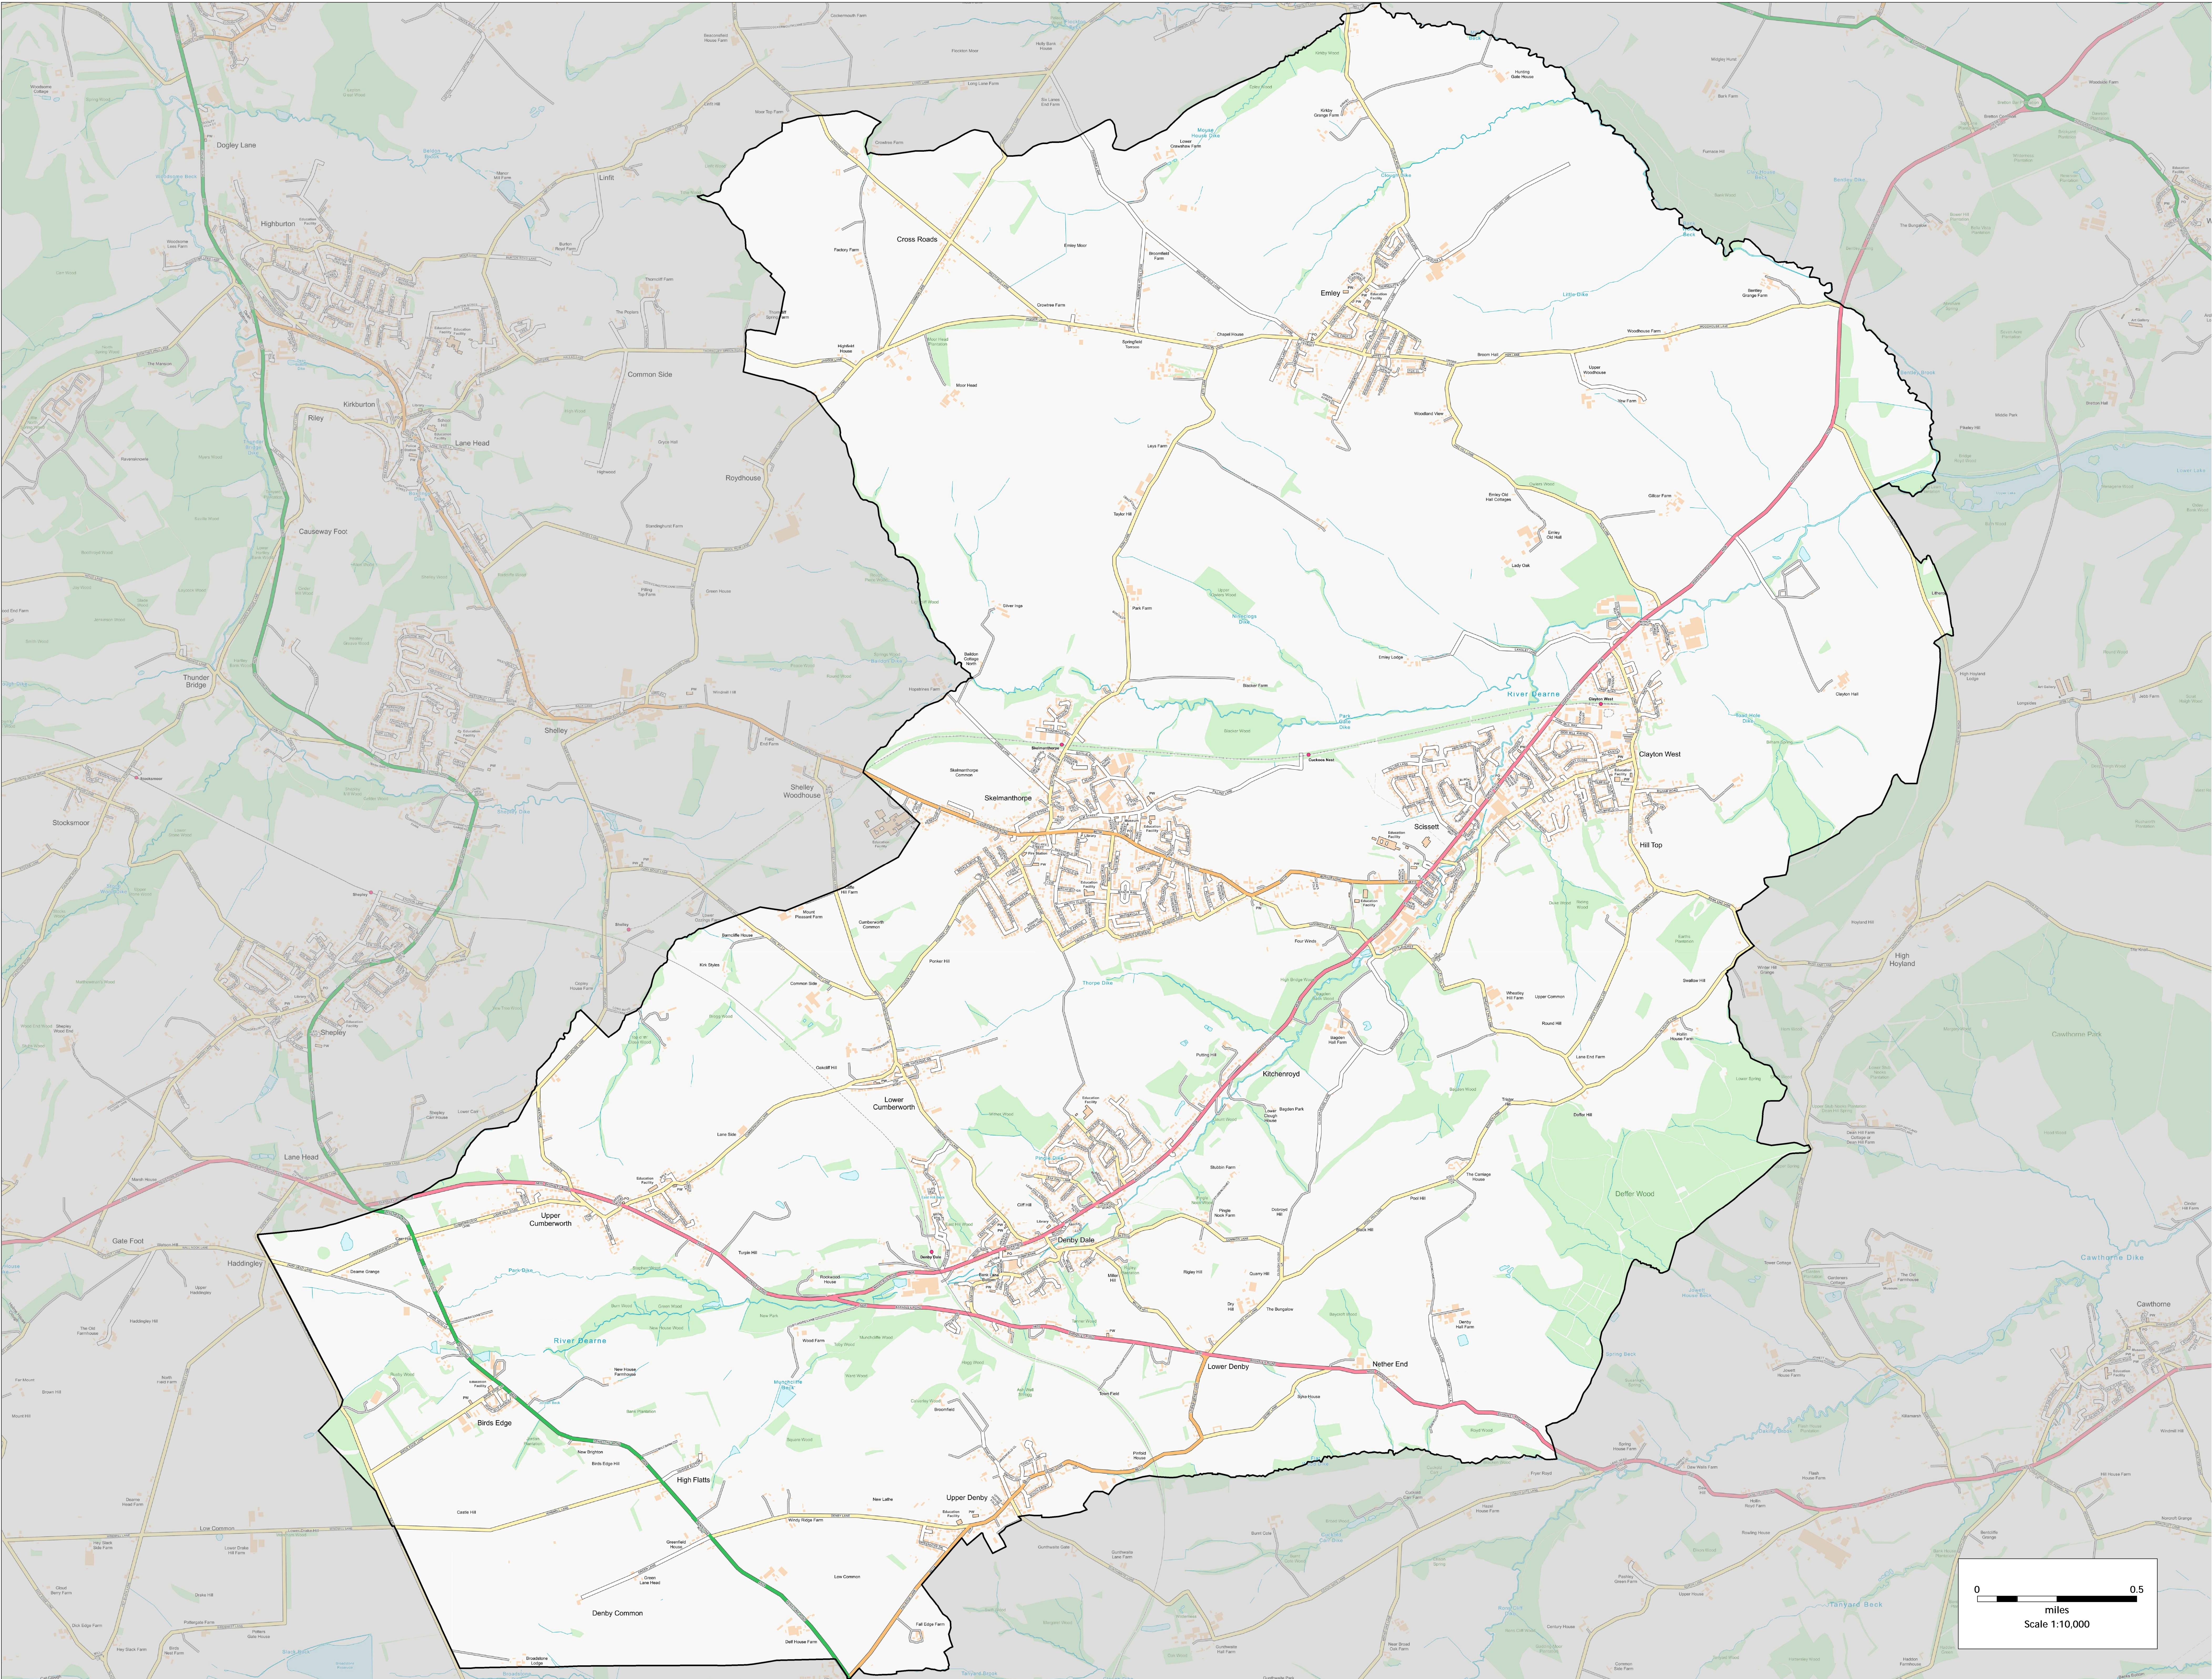

Denby Dale Electoral Ward

**Data
and
Insight
Team**

Date:
29/04/2026

Filename:
DD_ARCH_E_O
ML_2026.WOR

© Crown Copyright
and database right
2026. Ordnance
Survey AC0000851069