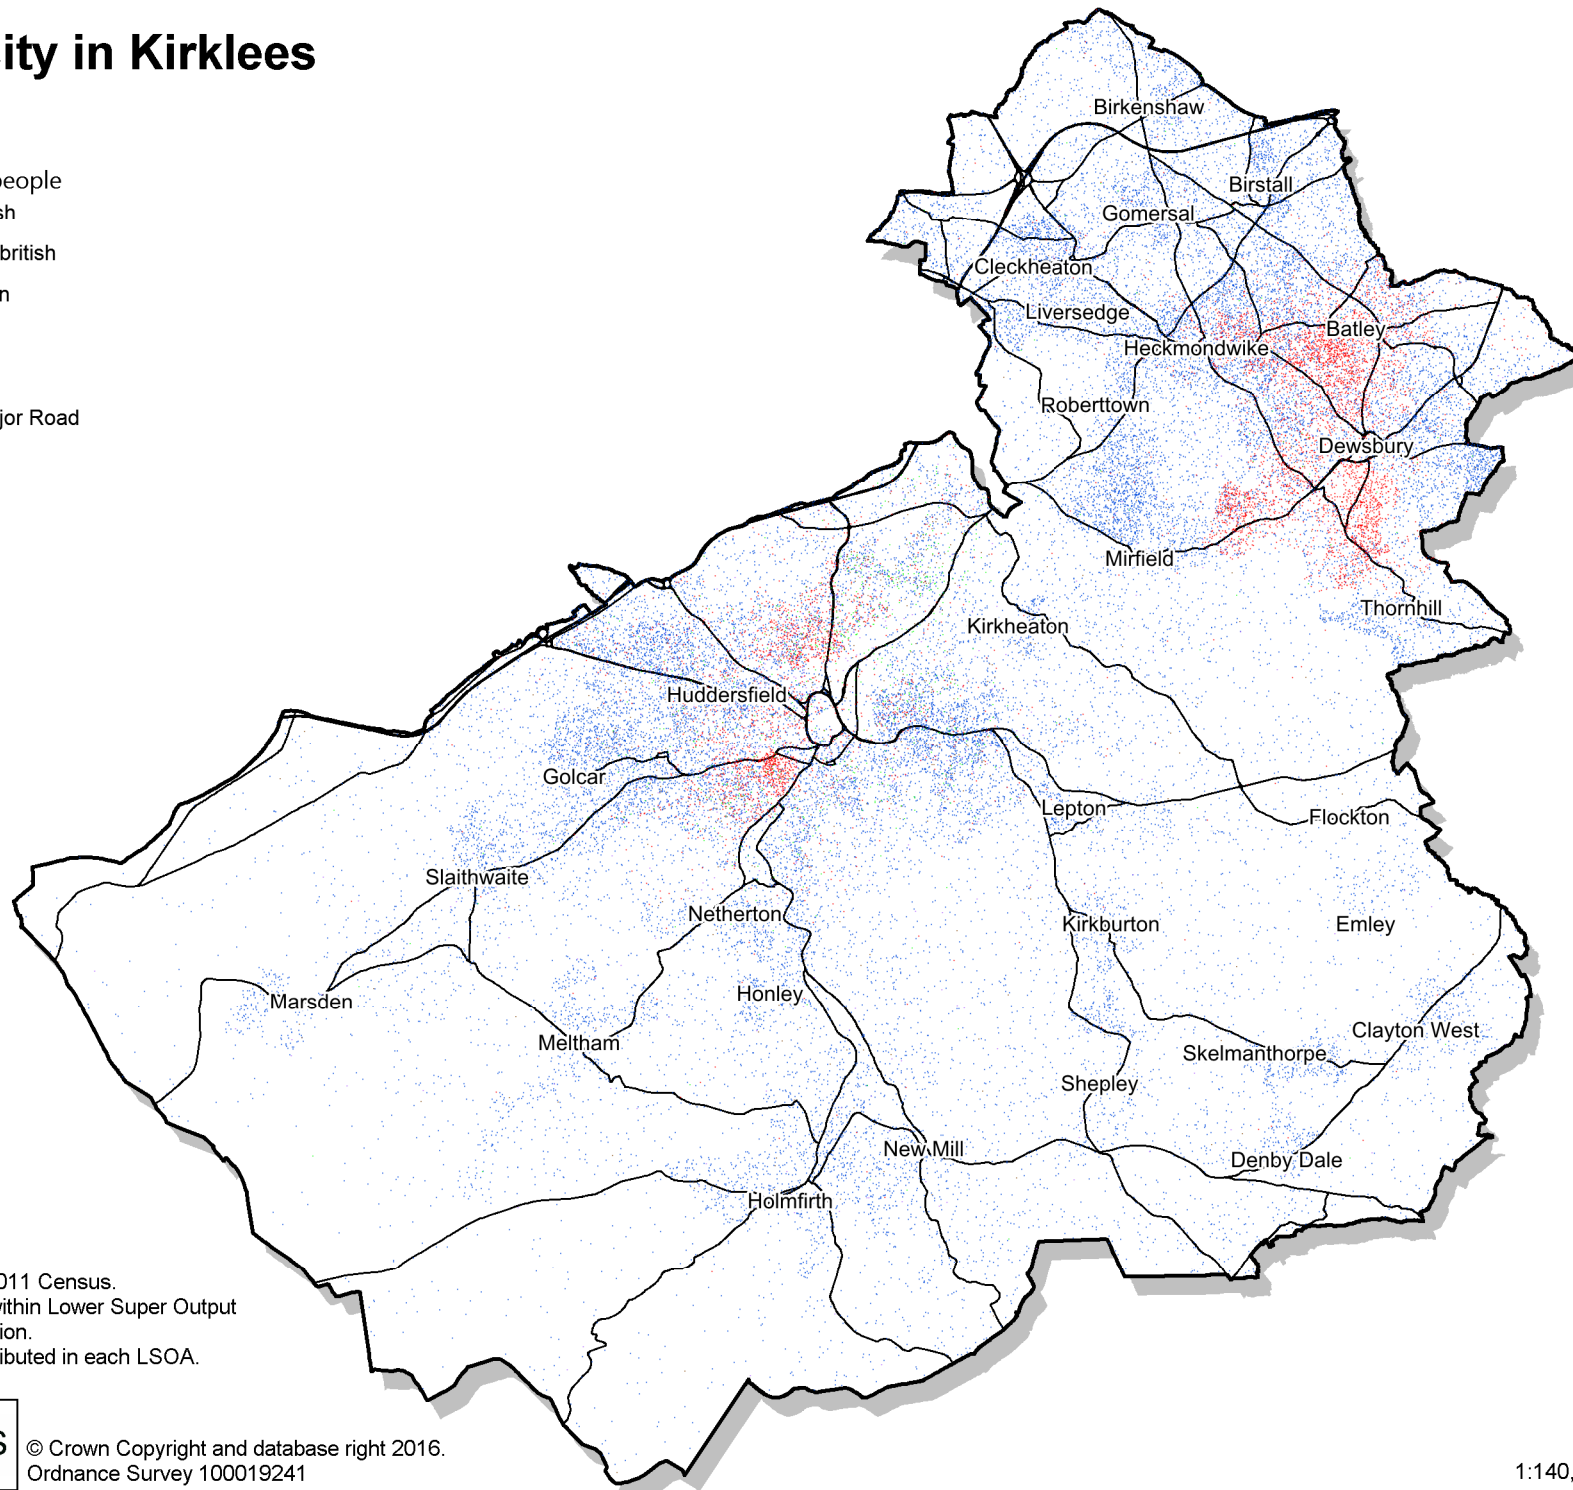

Ethnicity in Kirklees

Ethnicity

1 dot = 10 people

White British

White non-british

South Asian

Black

Mixed

Major Road

Ethnicity data from 2011 Census.
1 point = 10 people within Lower Super Output Area (LSOA) population.
Points randomly distributed in each LSOA.

© Crown Copyright and database right 2016.
Ordnance Survey 100019241

1:140,000

Kirklees Public Health Intelligence