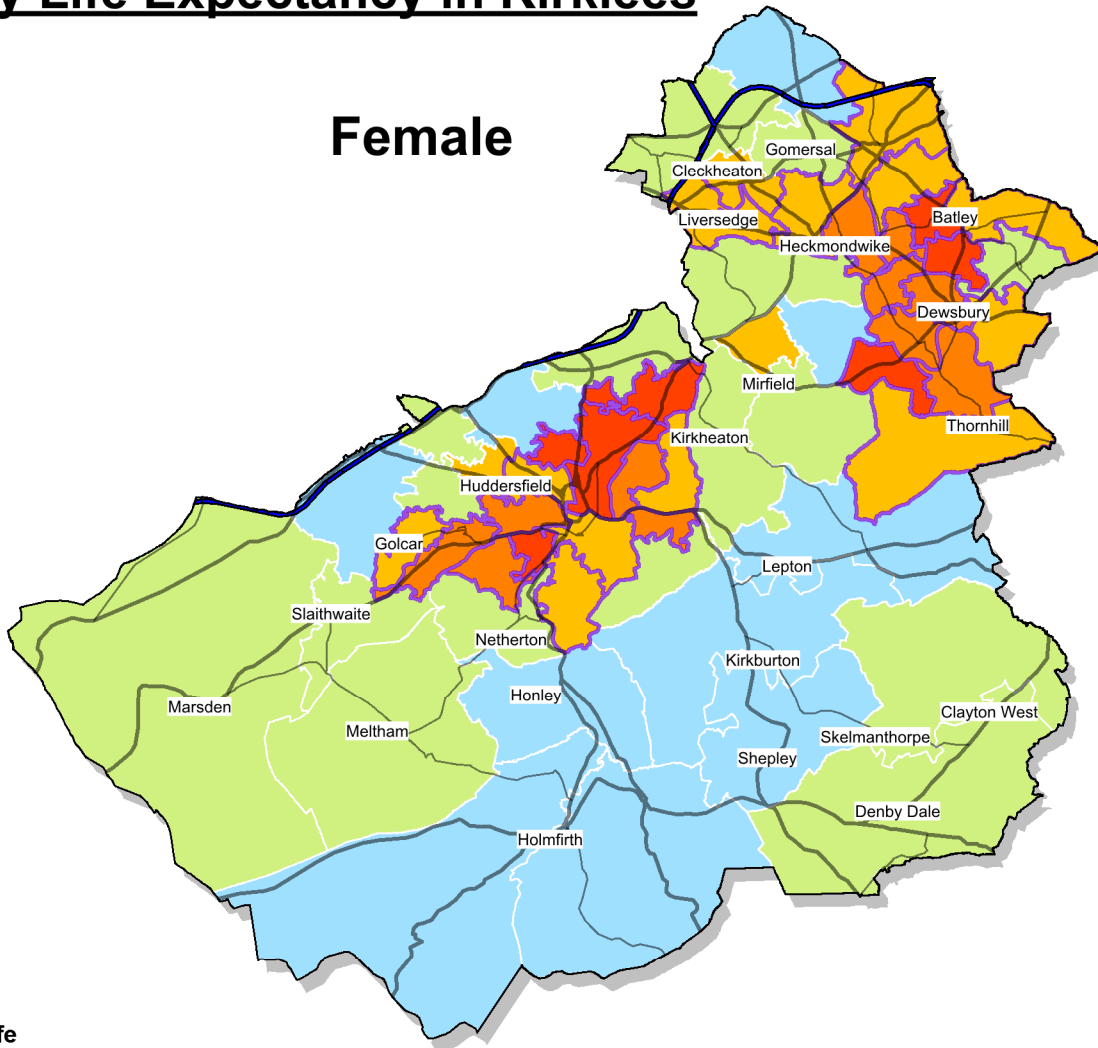

# Healthy Life Expectancy in Kirklees

## Female

### Healthy Life Expectancy (years) 2009-2013

## Male

Data from Office for National Statistics.  
Data shown at Middle Layer Super Output Areas (MSOA).

© Crown Copyright and database right 2015.  
Ordnance Survey 100019241