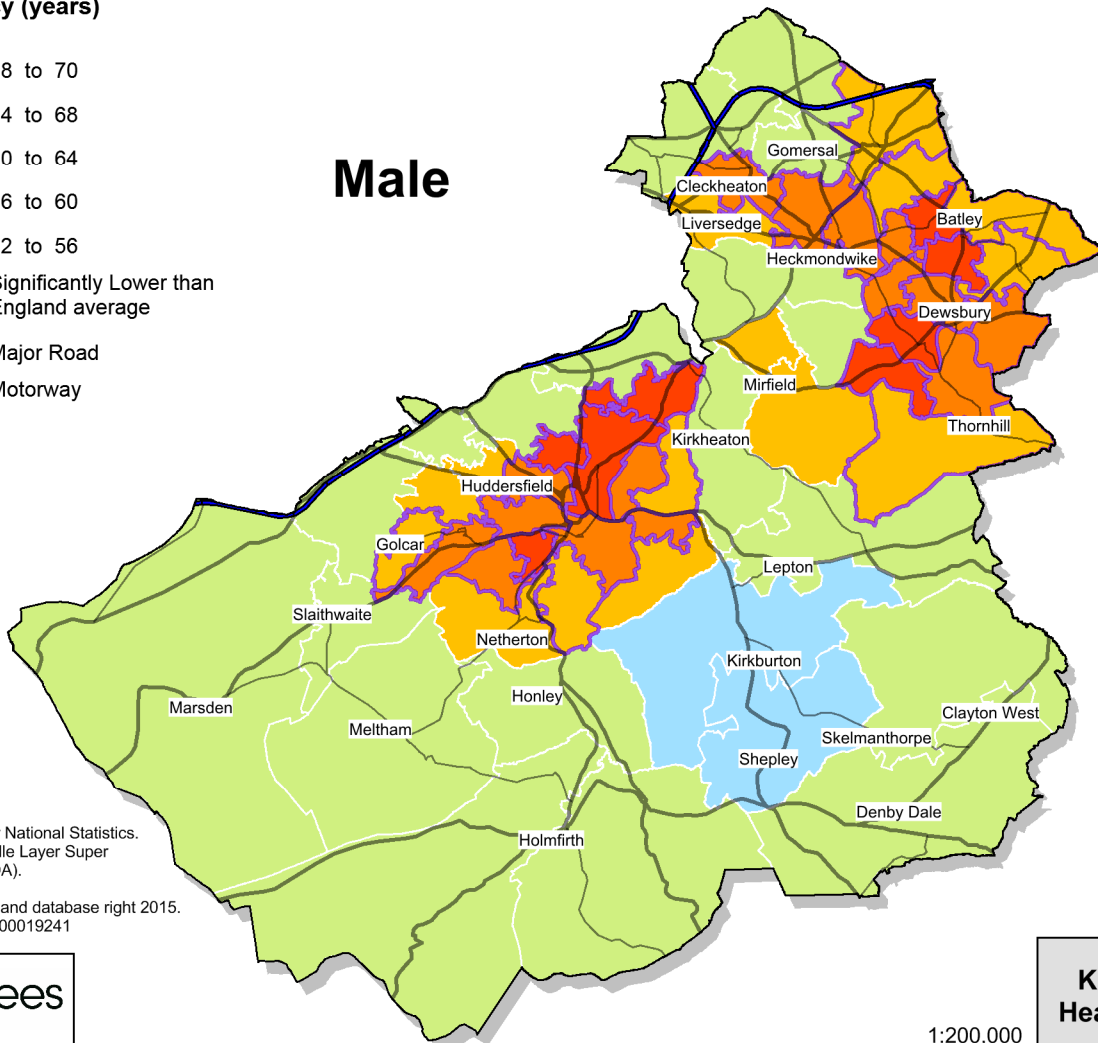

# Healthy Life Expectancy in Kirklees

## Female

### Healthy Life Expectancy (years) 2009-2013

## Male

Data from Office for National Statistics.  
Data shown at Middle Layer Super Output Areas (MSOA).

© Crown Copyright and database right 2015.  
Ordnance Survey 100019241