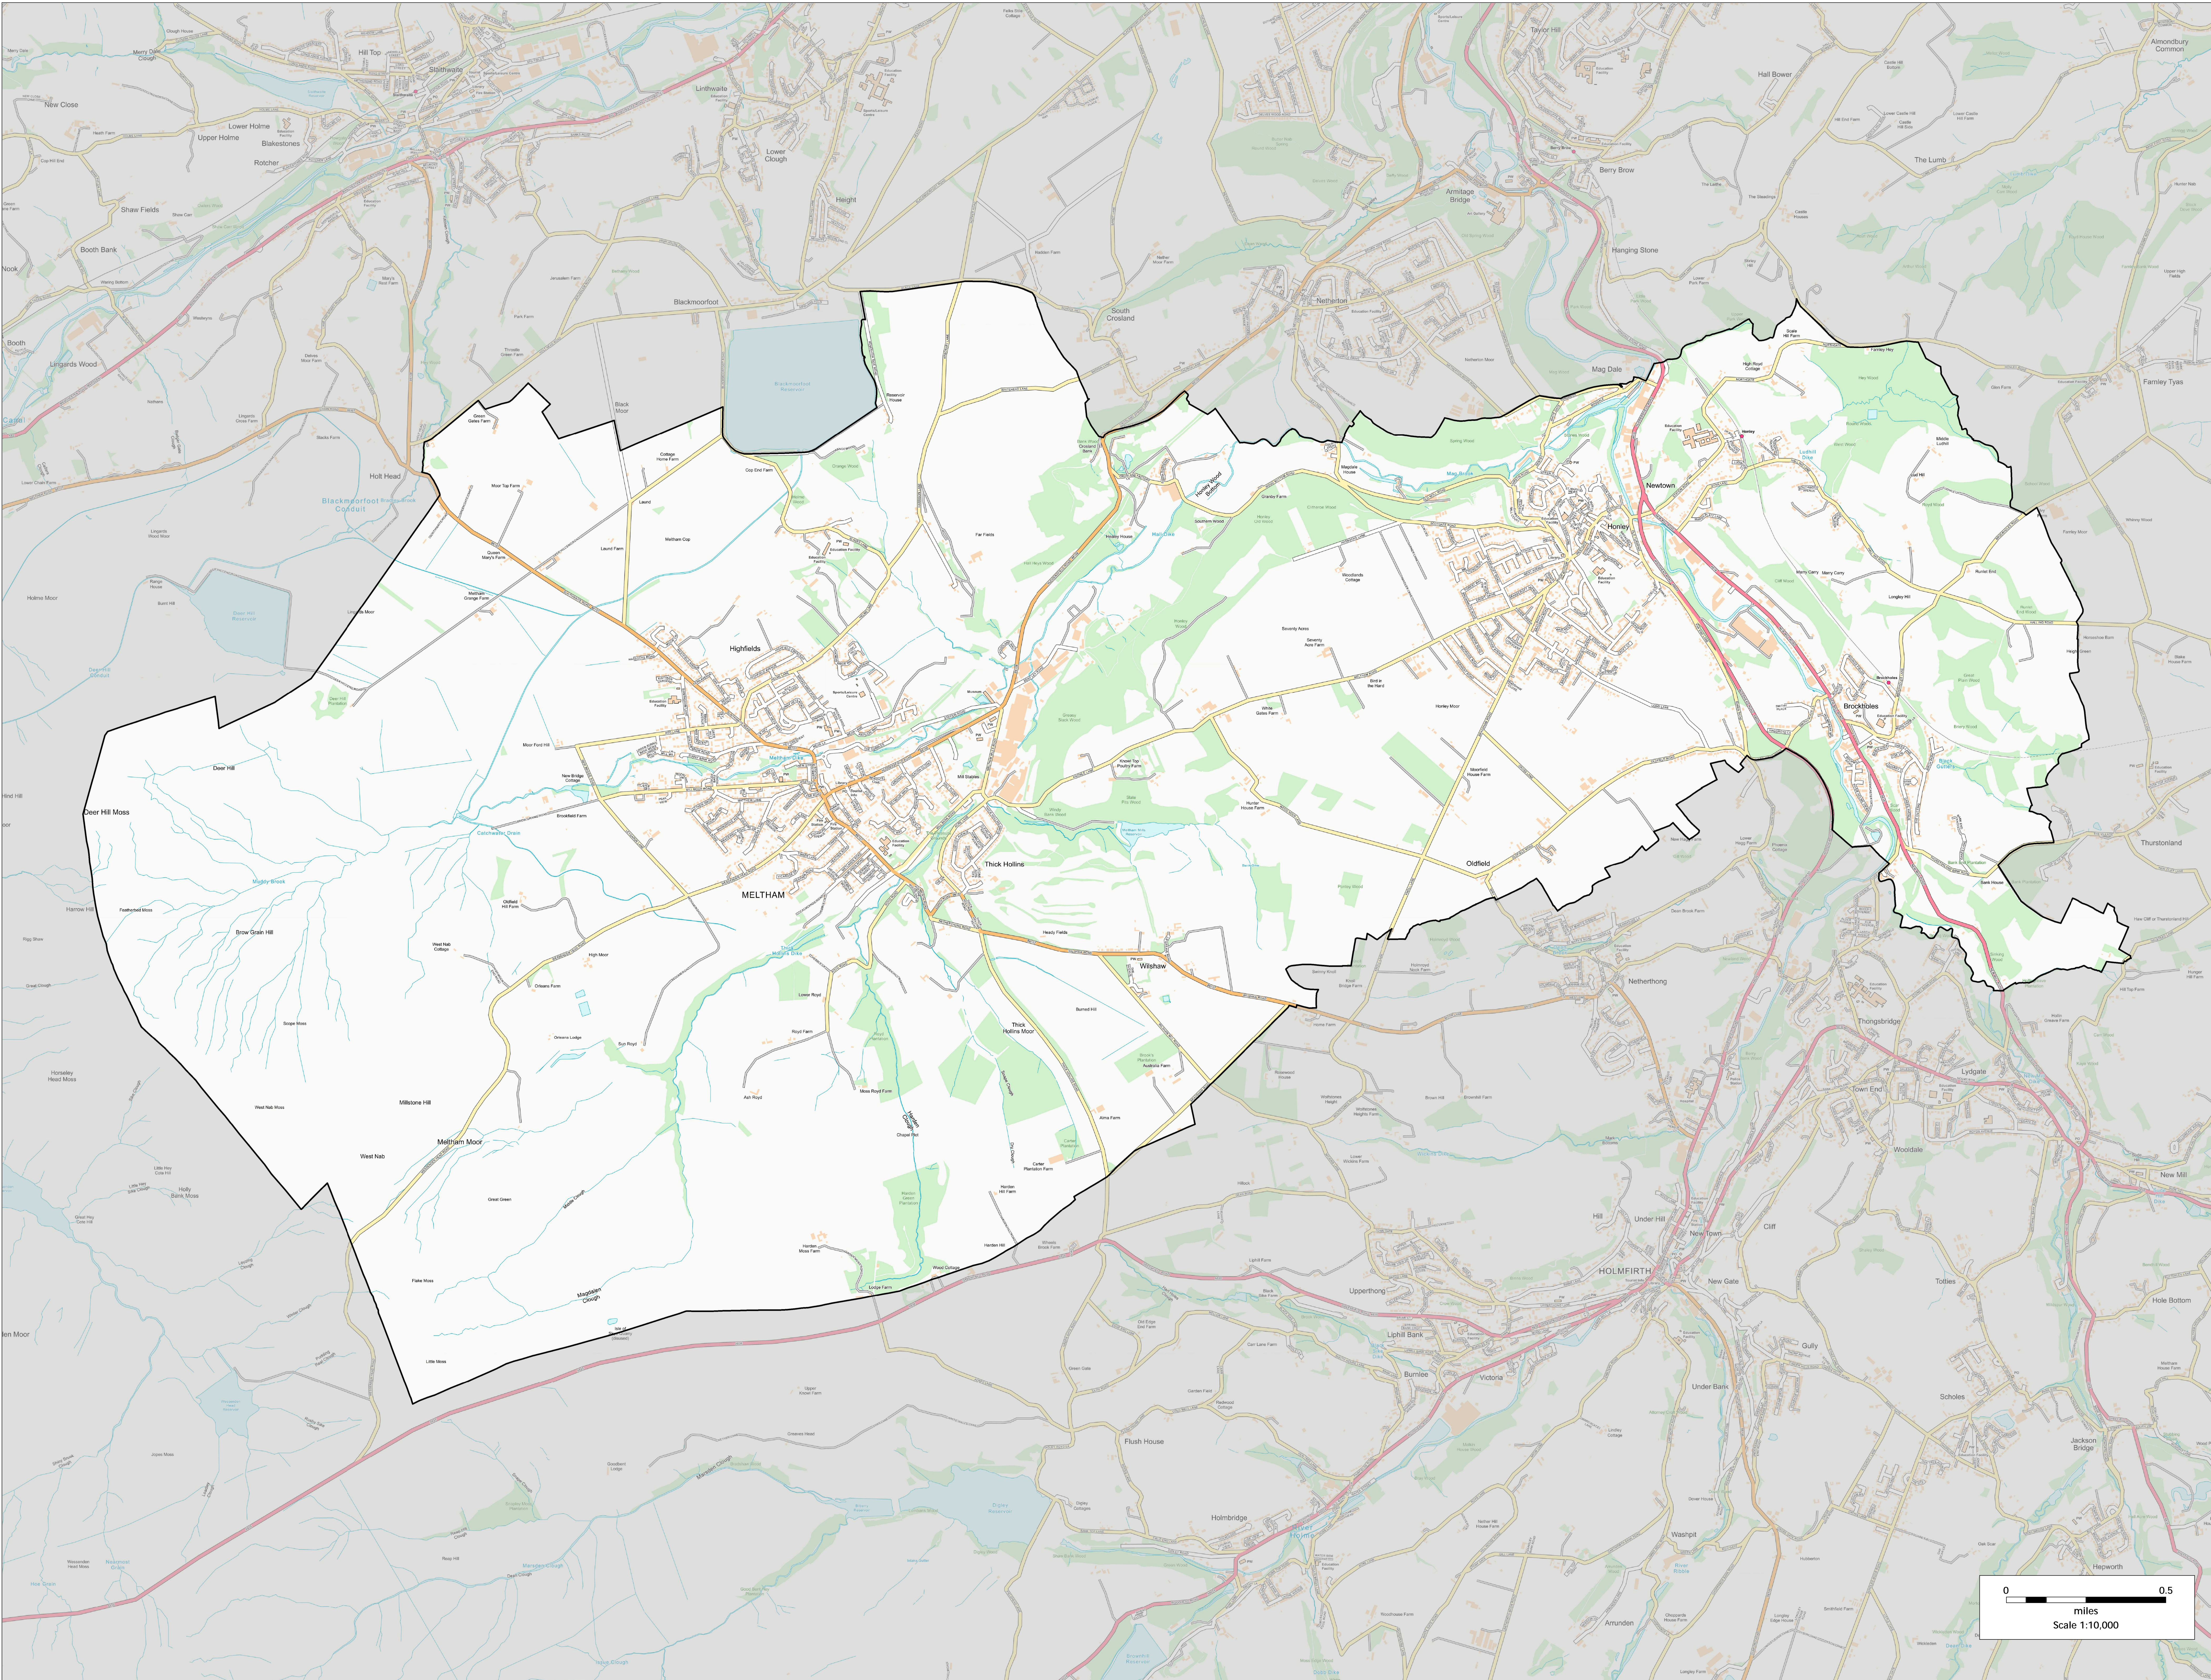

Holme Valley North Electoral Ward

**Data
and
Insight
Team**

Date:
28/04/2026

Filename:
HVN_ARCH_E_
OML_2026.WOR

© Crown Copyright
and database right
2026. Ordnance
Survey AC0000851069