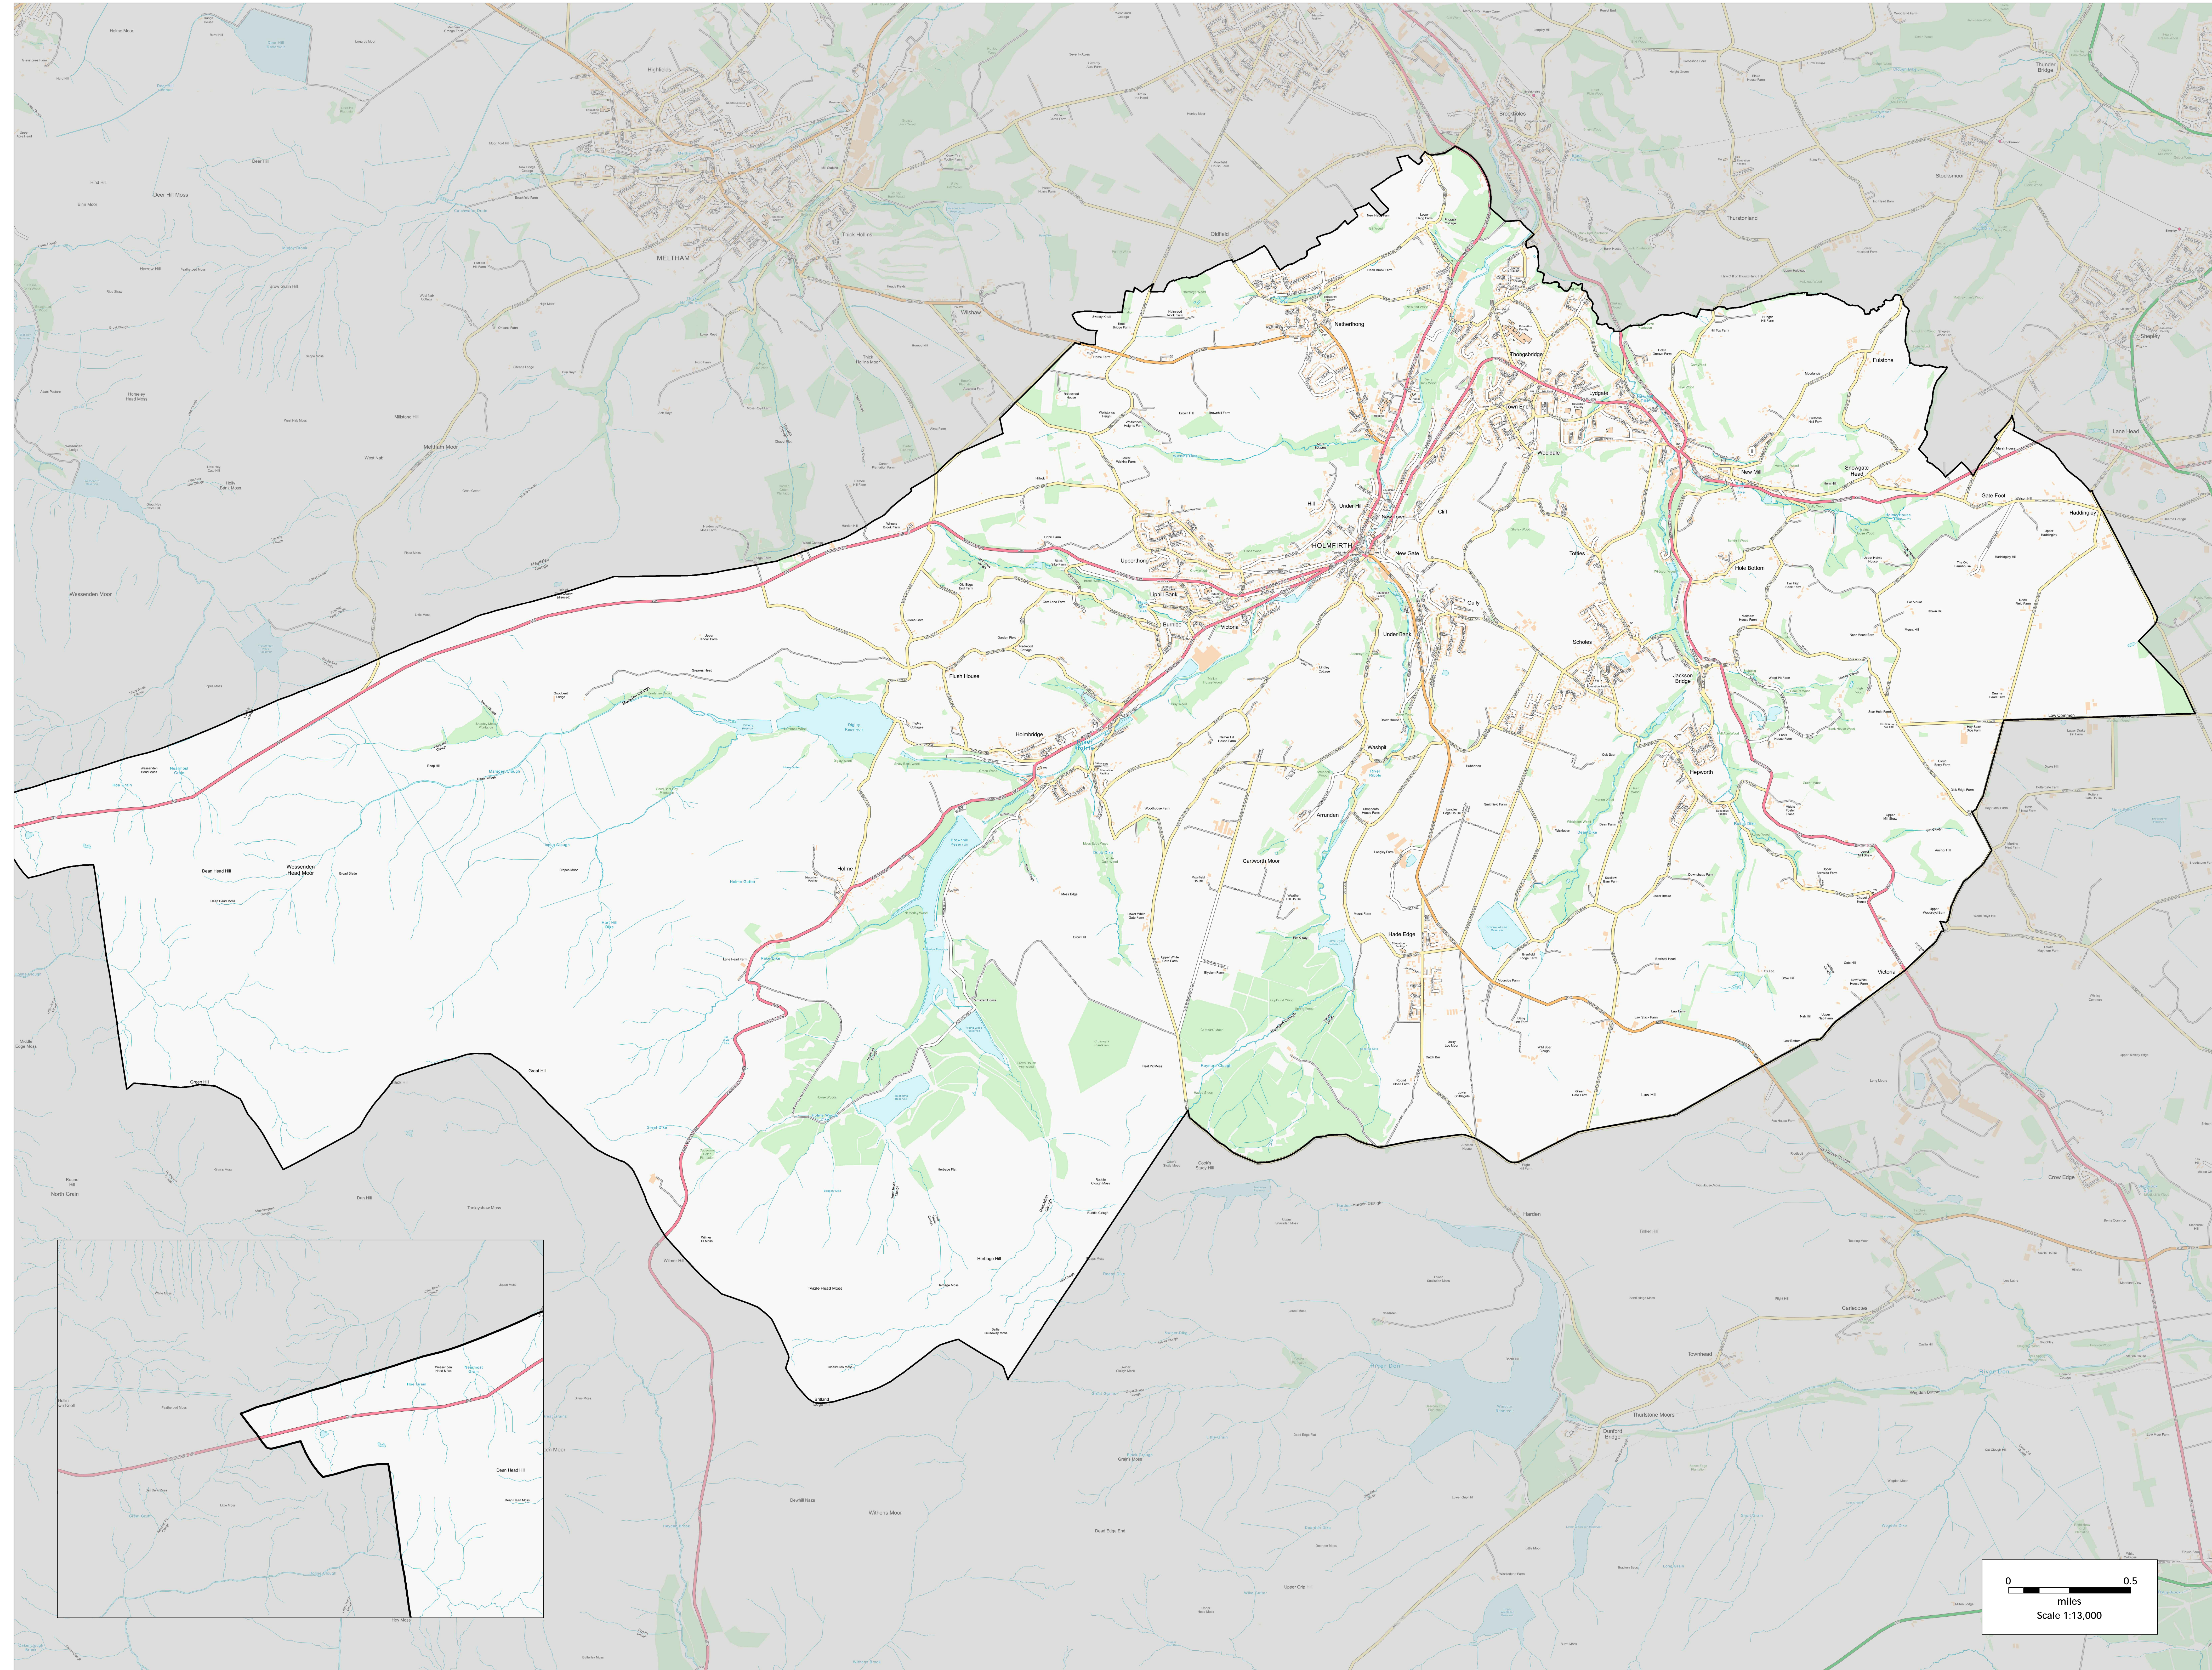

# Holme Valley South Electoral Ward

**Data  
and  
Insight  
Team**

Date:  
28/04/2026

Filename:  
HVS\_ARCH\_E\_  
OML\_2026.WOR

© Crown Copyright  
and database right  
2026. Ordnance  
Survey AC0000851069