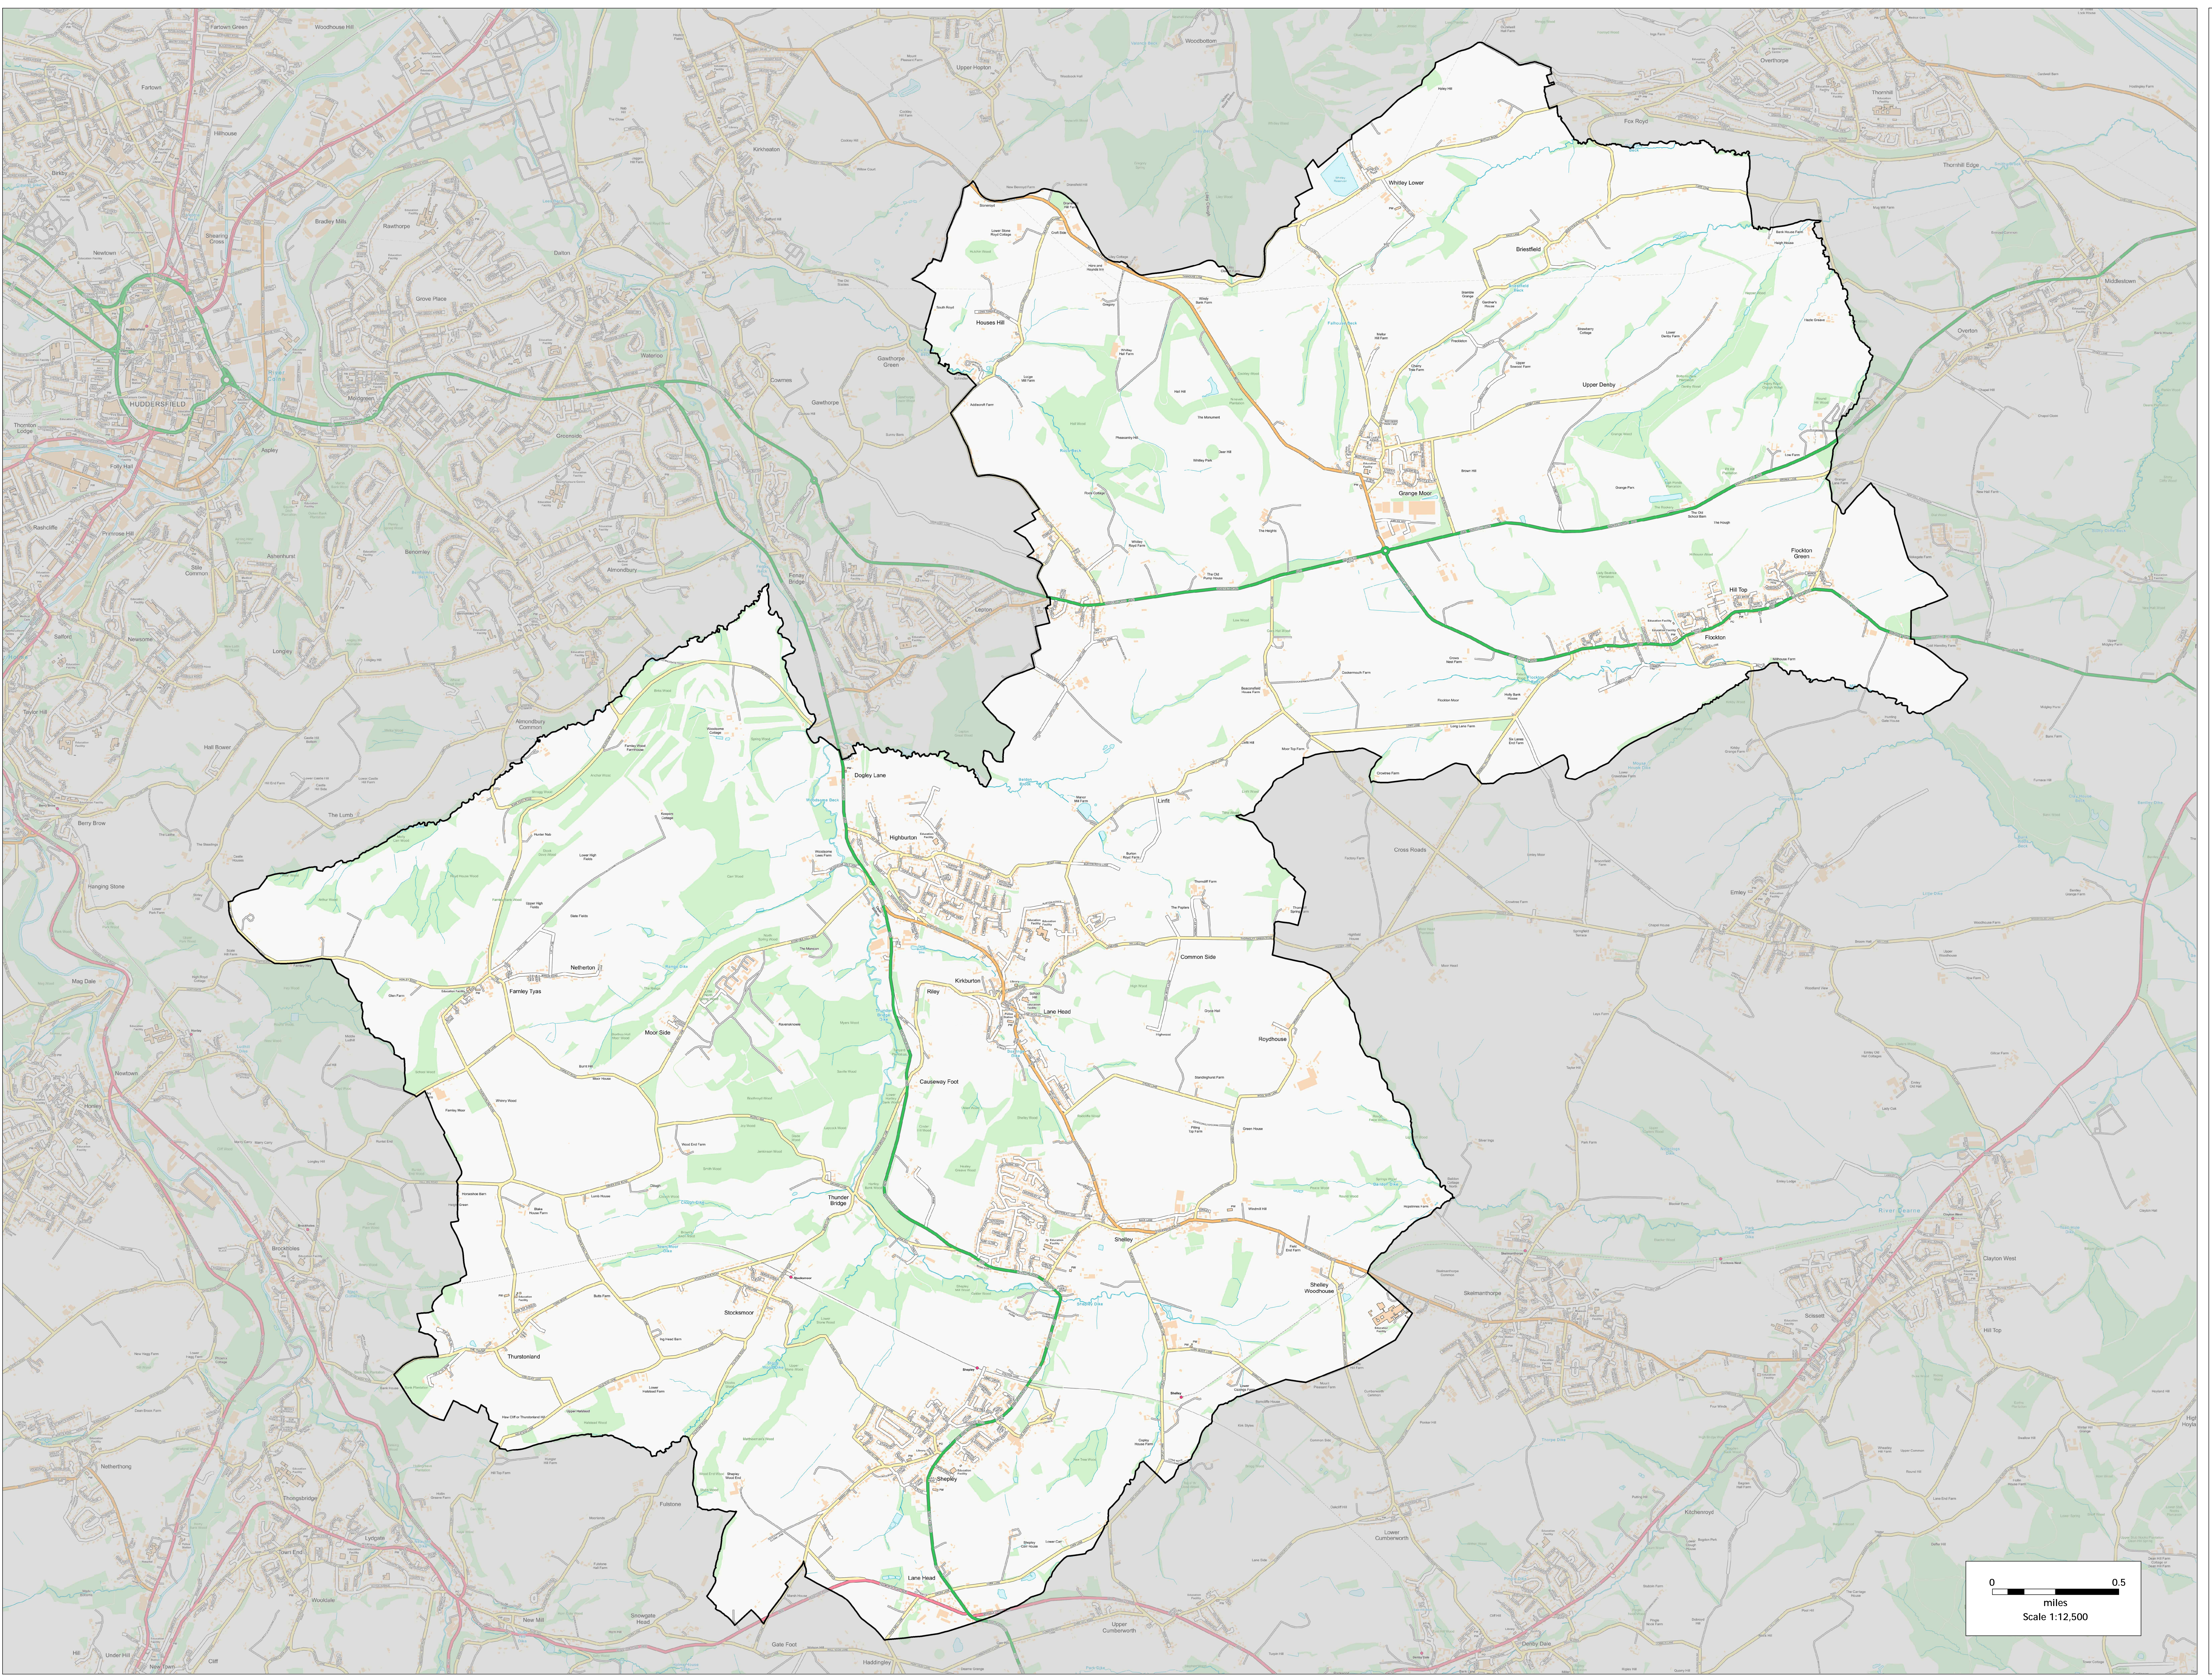

Kirkburton Electoral Ward

**Data
and
Insight
Team**

Date:
28/04/2026

Filename:
KIR_ARCH_E_O
ML_2026.WOR

© Crown Copyright
and database right
2026. Ordnance
Survey AC0000851069